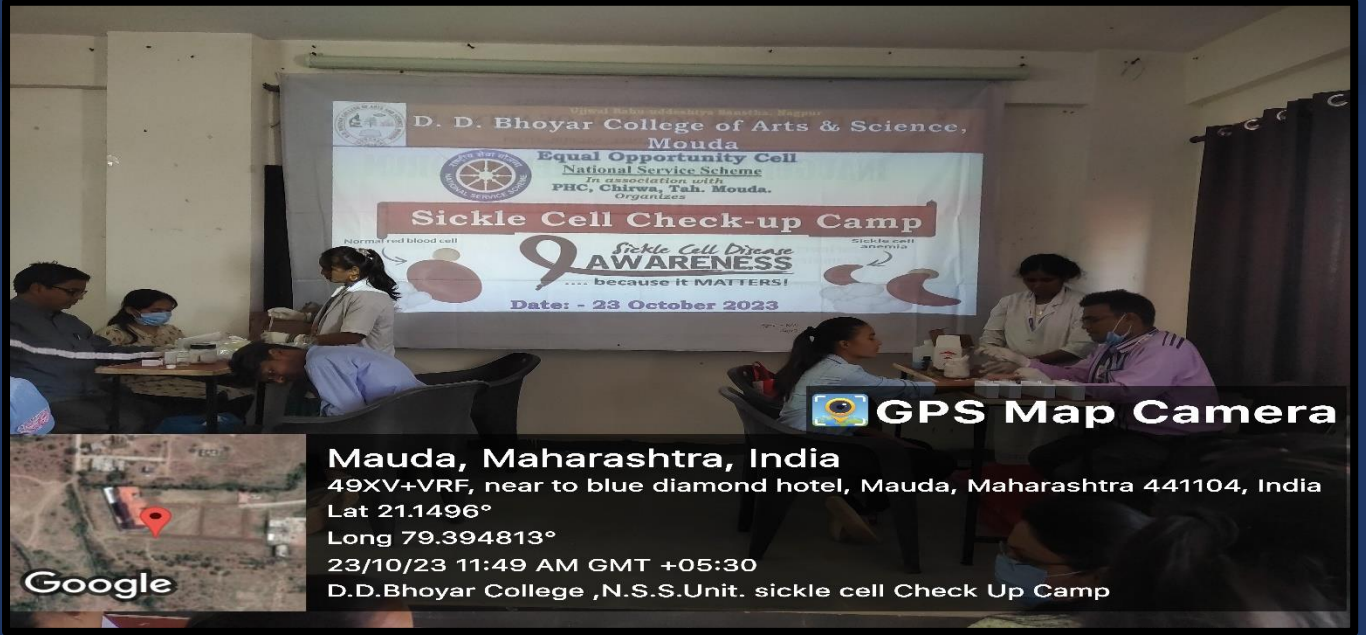

GPS Map Camera

Mauda, Maharashtra, India
49XV+VRF, near to blue diamond hotel, Mauda, Maharashtra 441104, India
Lat 21.1496°
Long 79.394813°
23/10/23 11:49 AM GMT +05:30
D.D.Bhojar College ,N.S.S.Unit. sickie cell Check Up Camp

Google