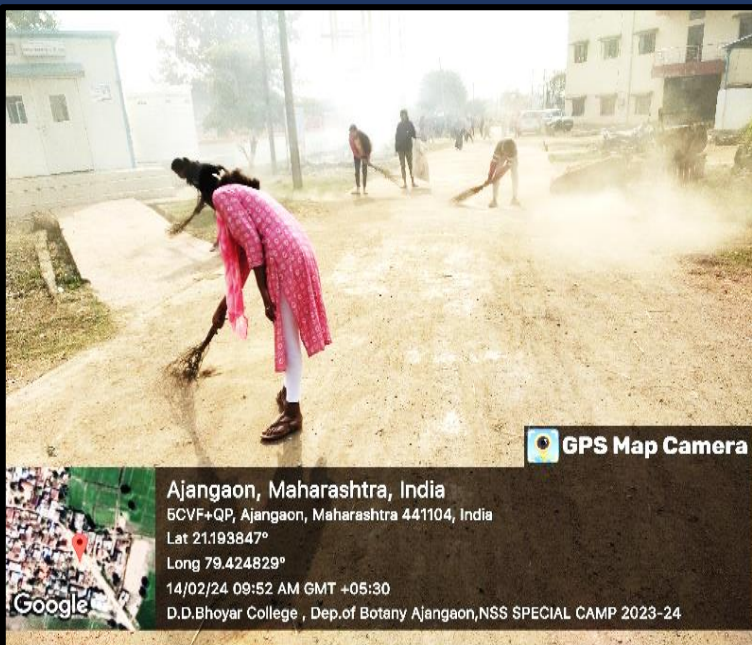

Ajangaon, Maharashtra, India
5CVF+QP, Ajangaon, Maharashtra 441104, India
Lat 21.193847°
Long 79.424829°
14/02/24 09:52 AM GMT +05:30
D.D.Bhojar College , Dep.of Botany Ajangaon,NSS SPECIAL CAMP 2023-24